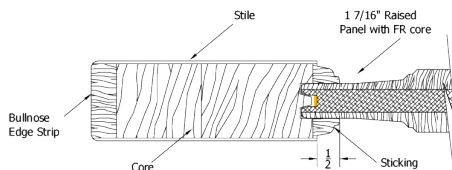

9382 Knotty Alder

6 9/16 Knotty Alder Exterior Jamb
Bronze Adjustable Sill
Q-Ion Weatherstrip
4x4 Hinges
Brickmold

Simpson®
Door Company

Hinge Colors

Exterior Wood Door Adders	
Prep Slab to Empire Specs	20
Prep Slab to Custom Specs	40
Spring Hinge	55
Remove Sill	-20
Handicap Sill(3'-0")	26
Adj. Outswing Sill	33
Articulating Sill	53
Remove Brickmould	-16
Back Cut Brickmould	35
Multi-Point Lock 6'-8"	850
Multi-Point Lock 8'-0"	940

6'-8" x 1-3/4"			
	Slab	Prehung	Dbl w/Astragal
3'-0"	1405	1767	3854

6'-8" Adders	(slab price + adder)		
Ext. Jamb	4 9/16	6 9/16	7 1/4
FJ Primed	161	192	210
Clear Hemlock	240	309	342
Knotty Alder	362		

Frontline Cladding Adders					
Ext. Jamb	Sgl Dr	Dbl Dr	Sgl SL	Dbl SL	
4 9/16 Jamb	370	445	270	536	
6 9/16 Jamb	425	506	314	624	
Brickmold	Black	Bronze	Sandtone	White	Crown