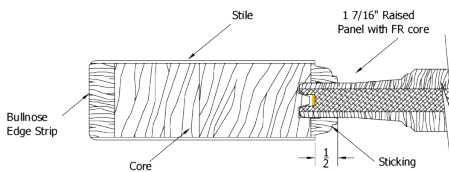

Frontline Cladding Adders					
Ext. Jamb	Sgl Dr	Dbl Dr	Sgl SL	Dbl SL	
4 9/16 Jamb	456	550	333	664	
6 9/16 Jamb	524	624	388	774	
Brickmold	Black	Bronze	Sandtone	White	Crown

List pricing is used. Contact your dealer for details.