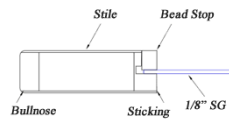

# 1501 Knotty Alder

Standard Hinge Locations

Ovolo Detail

Shaker Detail

**Simpson®**  
Door Company

3 1/2 x 5/8 Radius

Clear

4 9/16 Knotty Alder Flat Jamb w/Stop			
6'-8" x 1-3/8" Ovolo			
	Slab	Prehung	Db'l w/Ball
2'-0"	300	412	884
2'-6"	316	428	916
3'-0"	340	452	964
6'-8" x 1-3/8" Shaker			
	Slab	Prehung	Db'l w/Ball
2'-0"	322	434	928
2'-6"	340	452	964
3'-0"	360	472	1004