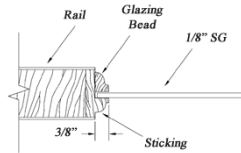

# 1501 Knotty Alder

Standard Hinge Locations

Ovolo Detail

Shaker Detail

**Simpson®**  
Door Company

3 1/2 x 5/8 Radius

Clear

4 9/16 Knotty Alder Flat Jamb w/Stop			
6'-8" x 1-3/8" Ovolo			
	Slab	Prehung	Db'l w/Ball
2'-0"	300	412	884
2'-6"	316	428	916
3'-0"	340	452	964
6'-8" x 1-3/8" Shaker			
	Slab	Prehung	Db'l w/Ball
2'-0"	322	434	928
2'-6"	340	452	964
3'-0"	360	472	1004