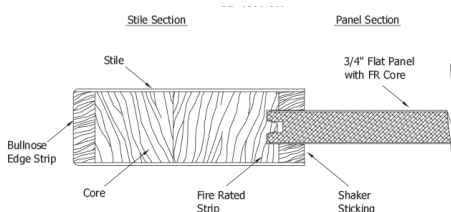

Frontline Cladding Adders					
Ext. Jamb	Sgl Dr	Dbl Dr	Sgl SL	Dbl SL	
4 9/16 Jamb	456	550	333	664	
6 9/16 Jamb	524	624	388	774	
Brickmold	Black	Bronze	Sandtone	White	Crown

List pricing is used. Contact your dealer for details.