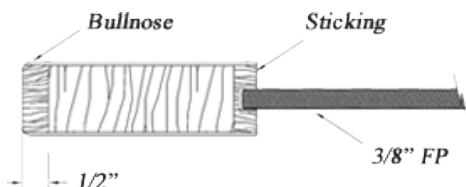

List pricing is used. Contact your dealer for details.