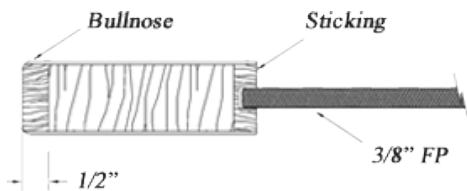

89382 Redi Prime

6 9/16 FJ Primed Exterior Jamb
 Bronze Adjustable Sill
 Q-Ion Weatherstrip
 4x4 Hinges
 Brickmold

Simpson®
 Door Company

Hinge Colors

Exterior Wood Door Adders	
Prep Slab to Empire Specs	20
Prep Slab to Custom Specs	40
Spring Hinge	55
Remove Sill	-20
Handicap Sill(3'-0")	26
Adj. Outswing Sill	33
Articulating Sill	53
Remove Brickmould	-16
Back Cut Brickmould	35
Multi-Point Lock 6'-8"	850
Multi-Point Lock 8'-0"	940

6'-8" x 1-3/4"			
	Slab	Prehung	Dbl w/Astragal
3'-0"	562	754	1828

6'-8" Adders	(slab price + adder)		
Ext. Jamb	4 9/16	6 9/16	7 1/4
FJ Primed	161	192	210
Clear Hemlock	240	309	342
Knotty Alder	362		

Frontline Cladding Adders					
Ext. Jamb	Sgl Dr	Dbl Dr	Sgl SL	Dbl SL	
4 9/16 Jamb	370	445	270	536	
6 9/16 Jamb	425	506	314	624	
Brickmold	Black	Bronze	Sandtone	White	Crown