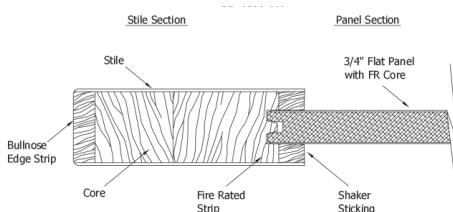

Frontline Cladding Adders					
Ext. Jamb	Sgl Dr	Dbl Dr	Sgl SL	Dbl SL	
4 9/16 Jamb	456	550	333	664	
6 9/16 Jamb	524	624	388	774	
Brickmold	Black	Bronze	Sandtone	White	Crown

List pricing is used. Contact your dealer for details.