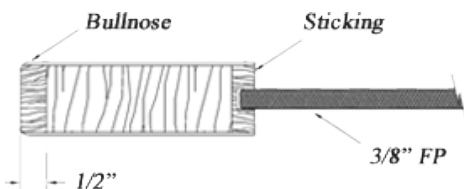

List pricing is used. Contact your dealer for details.