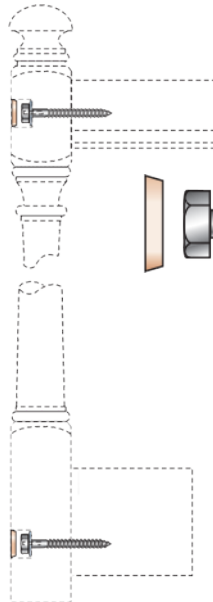

Rail

3011
Rail Bolt Wrench

Newel Post

3005
Sure-Tite™
10" Bolt

3000

1" Tapered Plug

Alder

Hemlock

3001
Rail Bolt Kit

3006
Fastening

Baluster

3003

3009

3015
Keylock™ Mounting

Hemlock **3007** L-Anchor 3"

3008 L-Anchor 3 1/4"