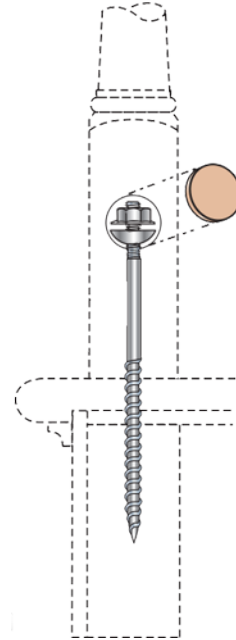

Rail

3011
Rail Bolt Wrench

Newel Post

3005
Sure-Tite™
10" Bolt

3000

1" Tapered Plug

Alder

Hemlock

3001
Rail Bolt Kit

3006
Fastening

Baluster

3003

3009

3015
Keylock™ Mounting

Hemlock **3007** L-Anchor 3"

3008 L-Anchor 3 1/4"