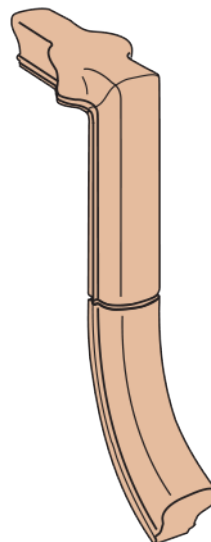

Fittings

Starting

7010
Starting
Easing
Hemlock

7035
Right Hand
Volute
Alder

7021
Quaterturn Cap
Alder

7030
Left Hand
Volute
Alder

7020
Tandem Cap
Alder
Hemlock

7019
Opening Cap
Alder

Transition

7012
Up-Easing (60°)
Alder
Hemlock

7011
Quaterturn
Hemlock

7086
Right Hand
w/Cap
Alder

7009
Returned End
Hemlock

7089
Straight
Cap
Alder

7081
Left Hand
w/Cap
Alder

Gooseneck