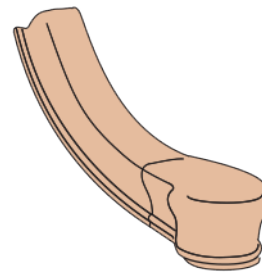

Fittings

Starting

7010
Starting
Easing
Hemlock

7035
Right Hand
Volute
Alder

7021
Quaterturn Cap
Alder

7030
Left Hand
Volute
Alder

7020
Tandem Cap
Alder
Hemlock

7019
Opening Cap
Alder

Transition

7012
Up-Easing (60°)
Alder
Hemlock

7011
Quaterturn
Hemlock

7086
Right Hand
w/Cap
Alder

7009
Returned End
Hemlock

7089
Straight
Cap
Alder

7081
Left Hand
w/Cap
Alder

Gooseneck