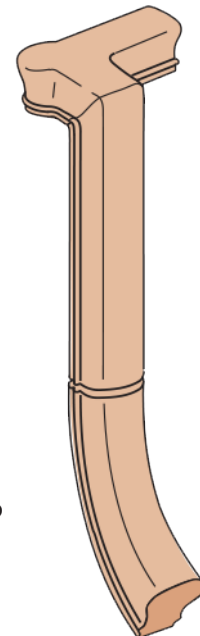

Fittings

Starting

7010
Starting
Easing
Hemlock

7035
Right Hand
Volute
Alder

7021
Quaterturn Cap
Alder

7030
Left Hand
Volute
Alder

7020
Tandem Cap
Alder
Hemlock

7019
Opening Cap
Alder

Transition

7012
Up-Easing (60°)
Alder
Hemlock

7011
Quaterturn
Hemlock

7086
Right Hand
w/Cap
Alder

7009
Returned End
Hemlock

7089
Straight
Cap
Alder

7081
Left Hand
w/Cap
Alder

Gooseneck