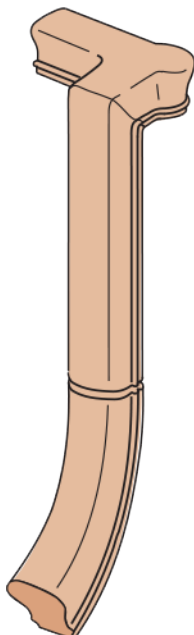

Fittings

Starting

7010
Starting
Easing
Hemlock

7035
Right Hand
Volute
Alder

7021
Quaterturn Cap
Alder

7030
Left Hand
Volute
Alder

7020
Tandem Cap
Alder
Hemlock

7019
Opening Cap
Alder

Transition

7012
Up-Easing (60°)
Alder
Hemlock

7011
Quaterturn
Hemlock

7086
Right Hand
w/Cap
Alder

7009
Returned End
Hemlock

7089
Straight
Cap
Alder

7081
Left Hand
w/Cap
Alder

Gooseneck